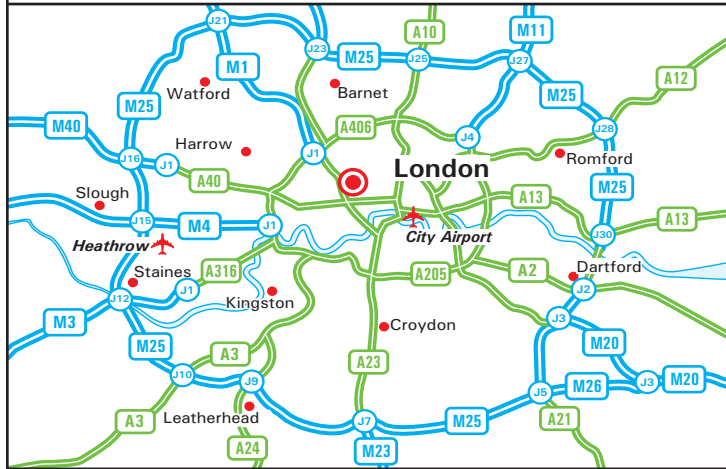

LondonWaste

Hornsey Street Waste and Recycling Centre
Hornsey Street
London N7 8HU

Tel: 020 8884 5645
Fax: 020 7700 5918

From M1

- Leave the M1 at junction 2 and join the A1 Great North Way.
- Continue for 1.5 miles and join the A406 North Circular Road.
- Continue ahead at the traffic lights, keep to the right hand lane and at the next light turn right to re-join the A1.
- Remain on the A1 through Hampstead Garden Suburb, Highgate, Upper Holloway and into Holloway.
- Continue ahead at the junction with the A503, and past the Nags Head Shopping Centre on the left.
- After a further 1/4 mile pass under the railway bridge and Holloway Station on the right, then turn immediately right onto Hornsey Street.
- We are situated at the end of Hornsey Street.

By Train

- Kings Cross, St Pancras and Euston are all a short taxi ride from our premises.

By Underground

- Holloway Road is the nearest underground station, which is on the Piccadilly Line.
- We are a short walk from the station.